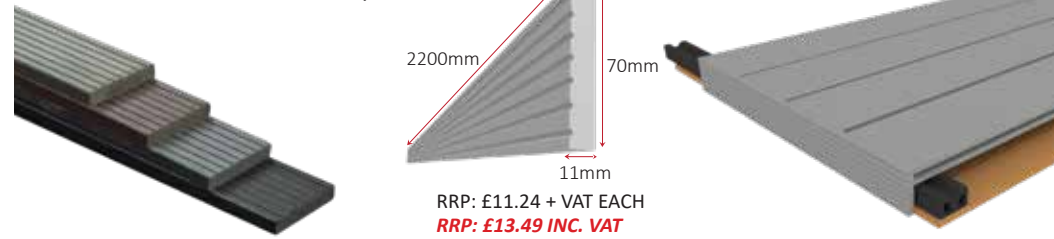

COMPOSITE DECKING SKIRTING / FACINGS

RRP: £11.24 + VAT EACH
RRP: £13.49 inc. VAT