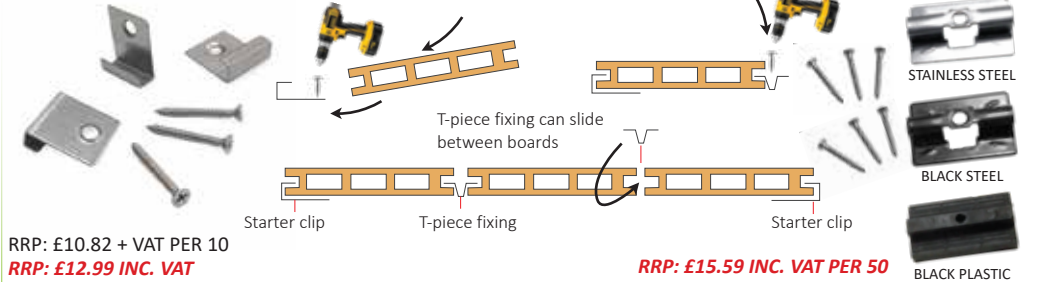

COMPOSITE DECKING JOISTS

EXPANSION JOISTS SCREWS

RRP: £1.91 + VAT PER 10
RRP: £2.29 inc. VAT

RRP: £9.49 + VAT EACH
RRP: £11.39 inc. VAT

New
COMPOSITE DECKING STEP NOSING
AVAILABLE IN ALL COLOURS

RRP: £25.58 + VAT EACH
RRP: £30.69 inc. VAT

T-PIECE STAINLESS STEEL FIXING & STARTER CLIPS

RRP: £10.82 + VAT PER 10
RRP: £12.99 inc. VAT

RRP: £15.59 inc. VAT PER 50

COMPOSITE DECKING SKIRTING / FACINGS

RRP: £11.24 + VAT EACH
RRP: £13.49 inc. VAT

COMPOSITE DECKING CORNER TRIM / EDGING