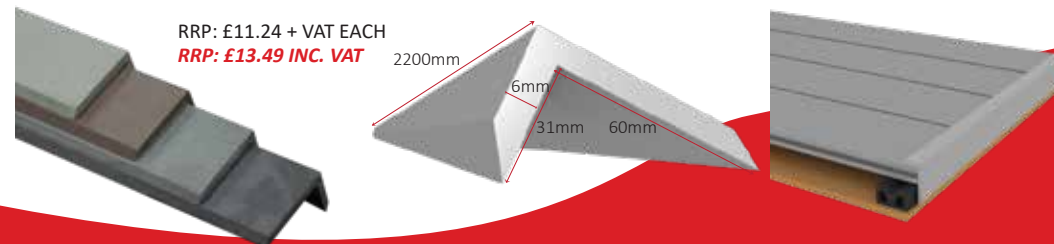

Full Bodied Colour - CompoDeck is available in four attractive colours. Because the colour runs all the way through any scratches or damage will be virtually unnoticeable and if needed can be sanded out.

T-PIECE STAINLESS STEEL FIXING & STARTER CLIPS

RRP: £10.82 + VAT PER 10
RRP: £12.99 inc. VAT

RRP: £15.59 inc. VAT PER 50

COMPOSITE DECKING SKIRTING / FACINGS

RRP: £11.24 + VAT EACH
RRP: £13.49 inc. VAT

COMPOSITE DECKING CORNER TRIM / EDGING