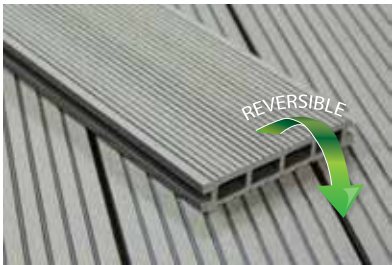

15 YEAR
WARRANTY

**Luxury - Affordable
Ever Lasting!**

Tel : 01803 403404

Email : sales@compodeck.co.uk

www.compodeck.co.uk

COMPODECK Composite Decking

Tel : 01803 403404 www.compodeck.co.uk

DECKING BOARDS 150mm x 25mm x 2.2m ALL COLOURS FROM

RRP: £12.74 + VAT each
RRP: £15.29 inc. VAT

ANTHRACITE GREY

STONE GREY

CHOCOLATE BROWN

CHARCOAL

Commercial Grade - CompoDeck 150mm wide composite decking boards are a commercial grade heavy duty decking board. Unlike domestic grade WPC which has a cheap high wood pulp content, CompoDeck is produced with a higher resin and polypropylene percentage, including additional UV anti-fade agents. This produces a much harder and longer lasting composite material.

Anti-Slip - CompoDeck is manufactured with two different anti-slip sides. Both sides are grooved with added micro abrasions to produce a decking surface that even when wet is highly anti-slip. CompoDeck can therefore be safely enjoyed all year round in all weathers.