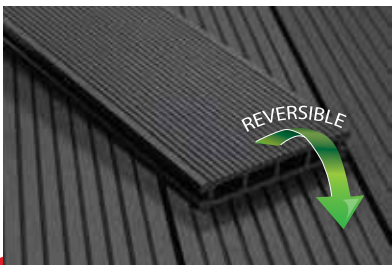

RRP: £12.74 + VAT each
RRP: £15.29 inc. VAT

ANTHRACITE GREY

STONE GREY

CHOCOLATE BROWN

CHARCOAL

Commercial Grade - CompoDeck 150mm wide composite decking boards are a commercial grade heavy duty decking board. Unlike domestic grade WPC which has a cheap high wood pulp content, CompoDeck is produced with a higher resin and polypropylene percentage, including additional UV anti-fade agents. This produces a much harder and longer lasting composite material.

Anti-Slip - CompoDeck is manufactured with two different anti-slip sides. Both sides are grooved with added micro abrasions to produce a decking surface that even when wet is highly anti-slip. CompoDeck can therefore be safely enjoyed all year round in all weathers.