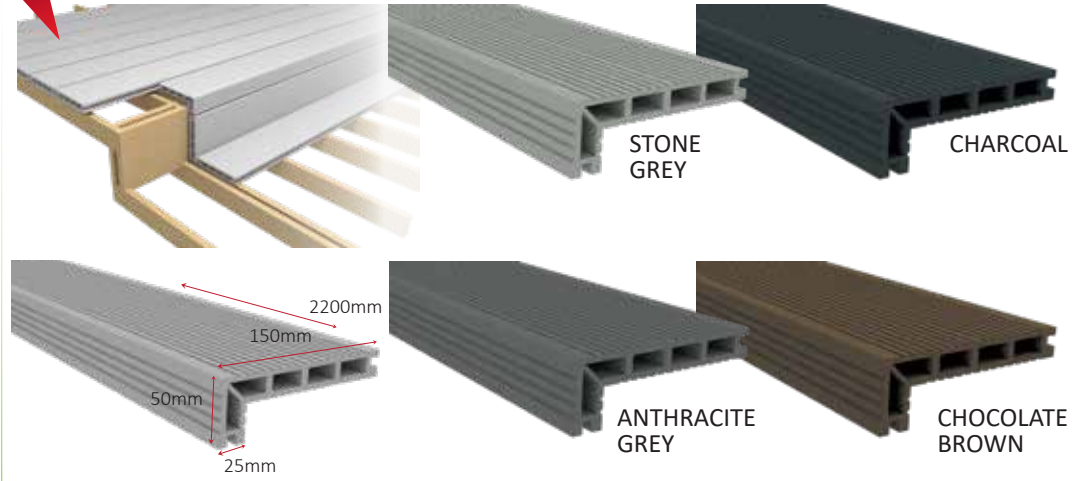

Full Bodied Colour - CompoDeck is available in four attractive colours. Because the colour runs all the way through any scratches or damage will be virtually unnoticeable and if needed can be sanded out.

COMPOSITE DECKING JOISTS

EXPANSION JOISTS SCREWS

RRP: £1.91 + VAT PER 10
RRP: £2.29 inc. VAT

RRP: £9.49 + VAT EACH
RRP: £11.39 inc. VAT

New
COMPOSITE DECKING STEP NOSING
AVAILABLE IN ALL COLOURS

RRP: £25.58 + VAT EACH
RRP: £30.69 inc. VAT

T-PIECE STAINLESS STEEL FIXING & STARTER CLIPS

RRP: £10.82 + VAT PER 10
RRP: £12.99 inc. VAT

RRP: £15.59 inc. VAT PER 50

COMPOSITE DECKING SKIRTING / FACINGS

RRP: £11.24 + VAT EACH
RRP: £13.49 inc. VAT

COMPOSITE DECKING CORNER TRIM / EDGING